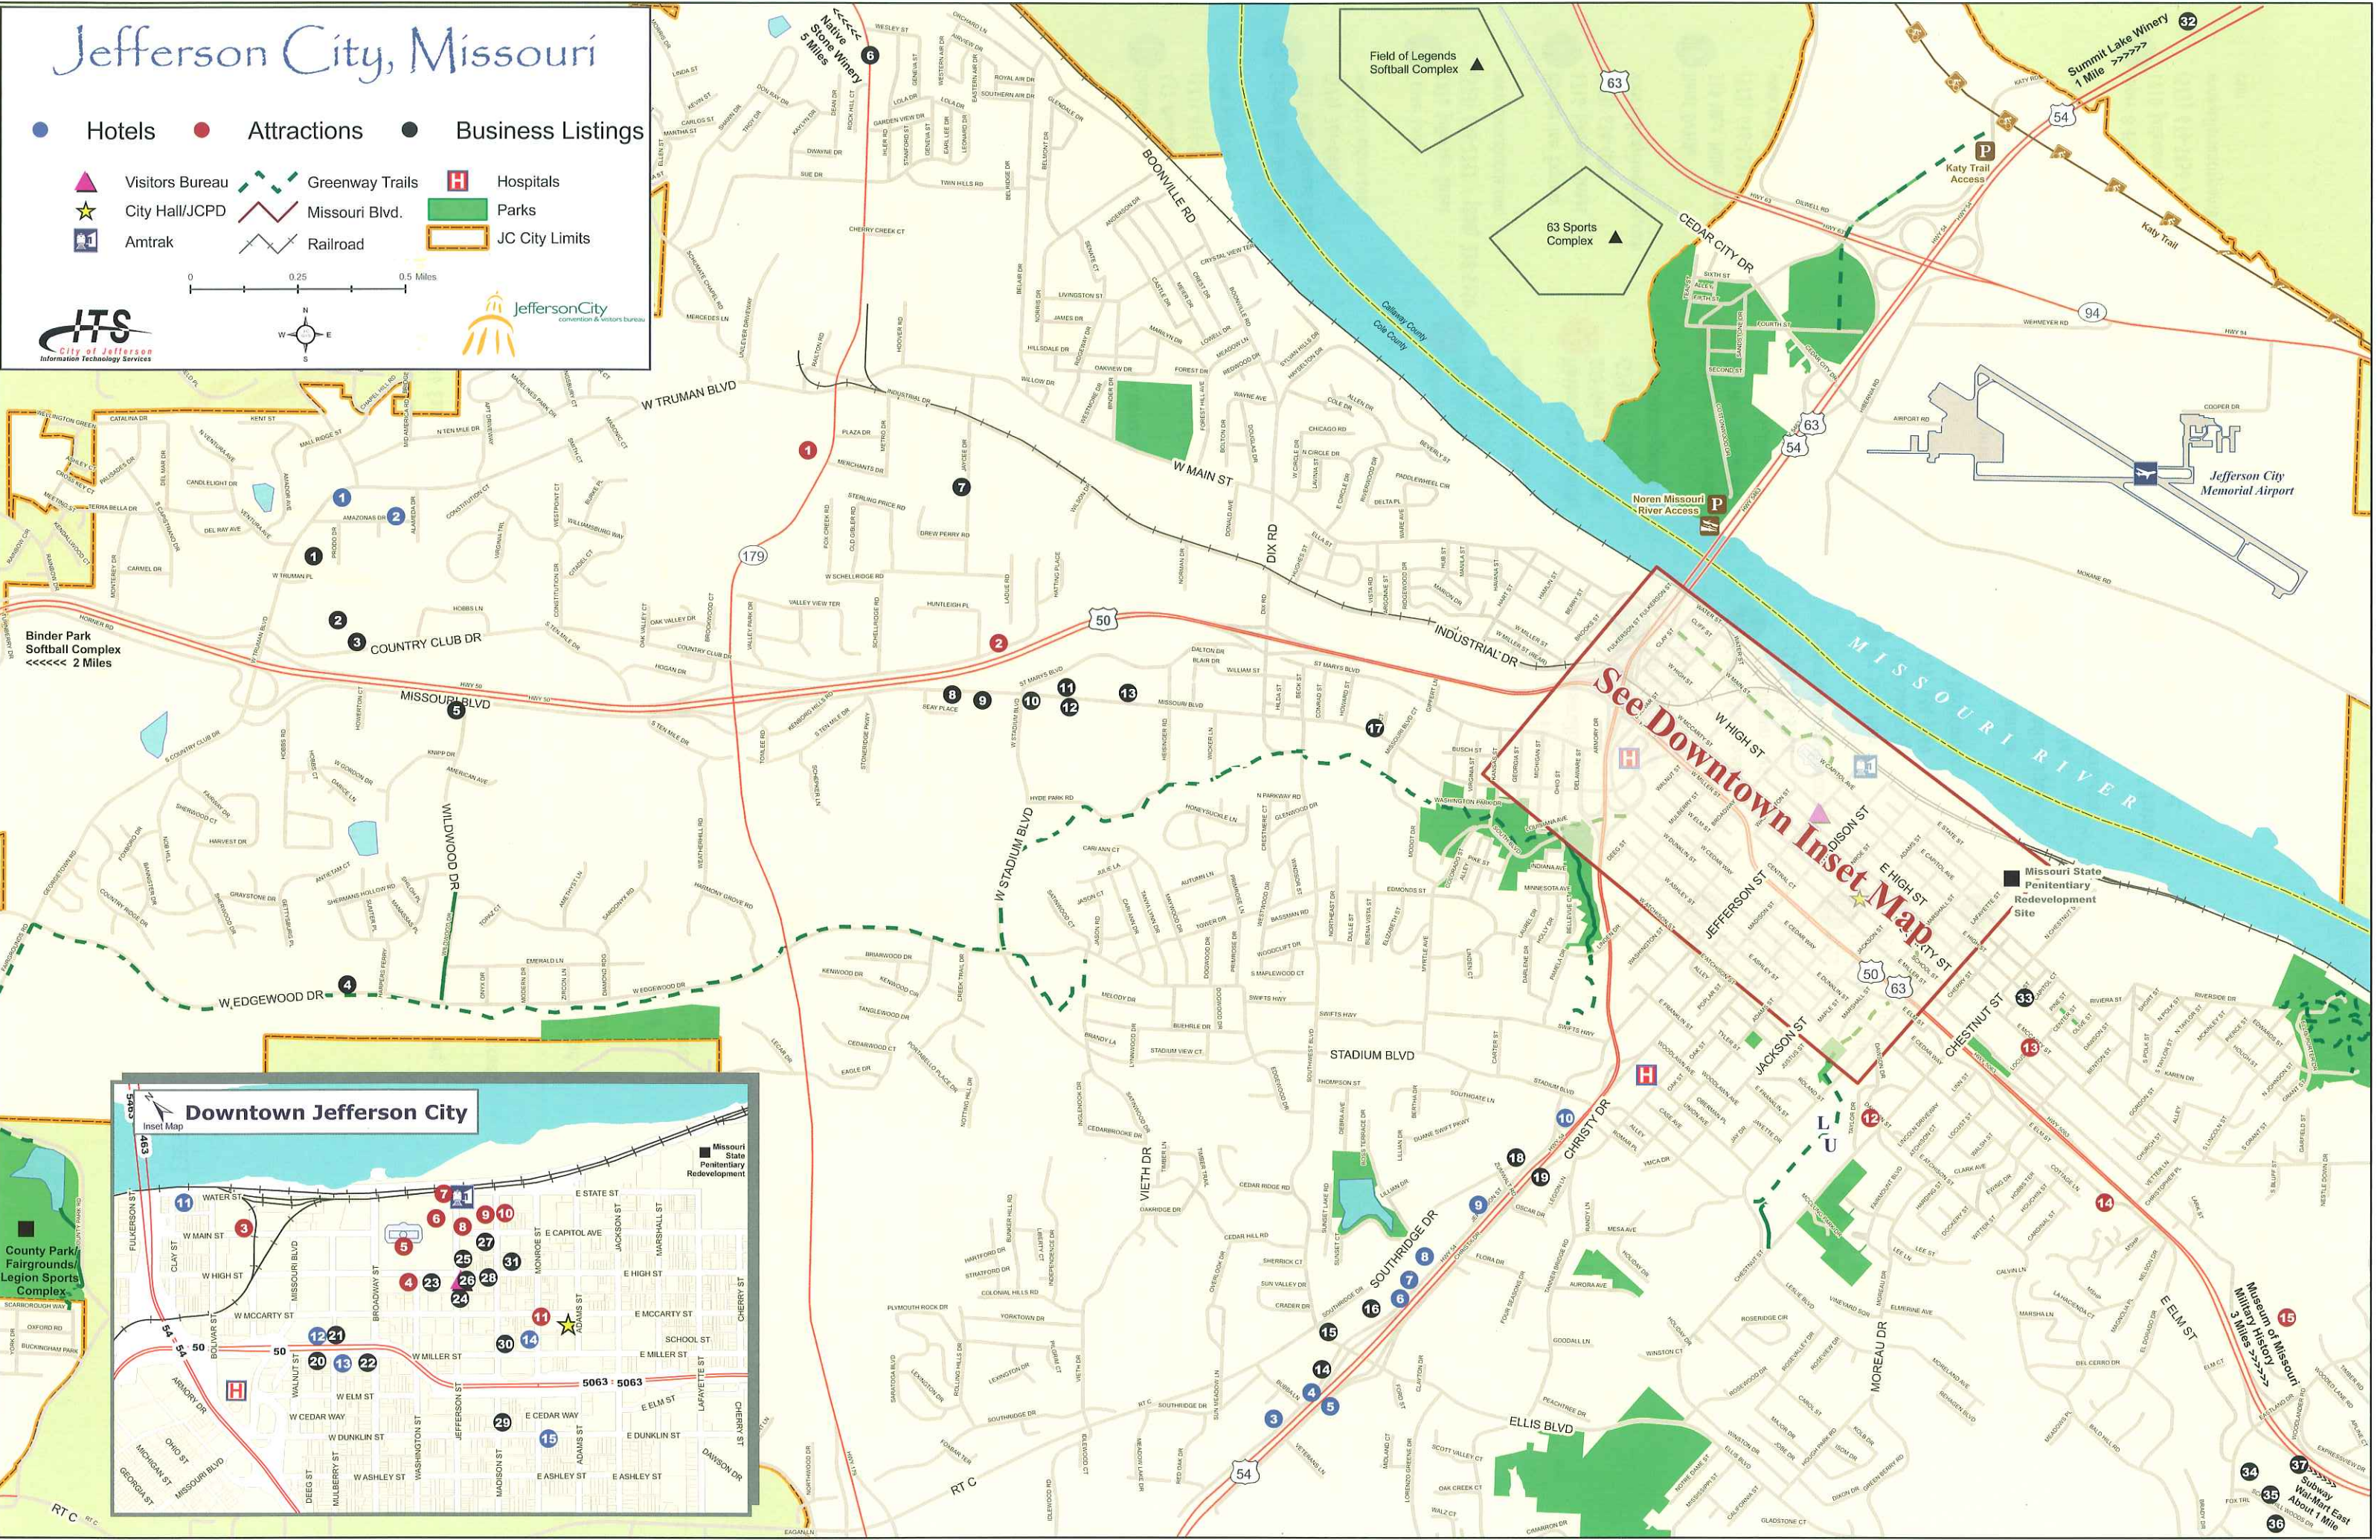

Jefferson City, Missouri

● Hotels ● Attractions ● Business Listings

- ▲ Visitors Bureau
- ★ City Hall/JCPD
- Amtrak
- Greenway Trails
- Missouri Blvd.
- Railroad
- H Hospitals
- Parks
- JC City Limits

See Downtown Inset Map

Binder Park Softball Complex <<<<< 2 Miles

Museum of Missouri Military History >>>>> 3 Miles

Subway Wal-Mart East >>>>> 1 Mile

Jefferson City Memorial Airport

Noren Missouri River Access

Summit Lake Winery >>>>> 1 Mile